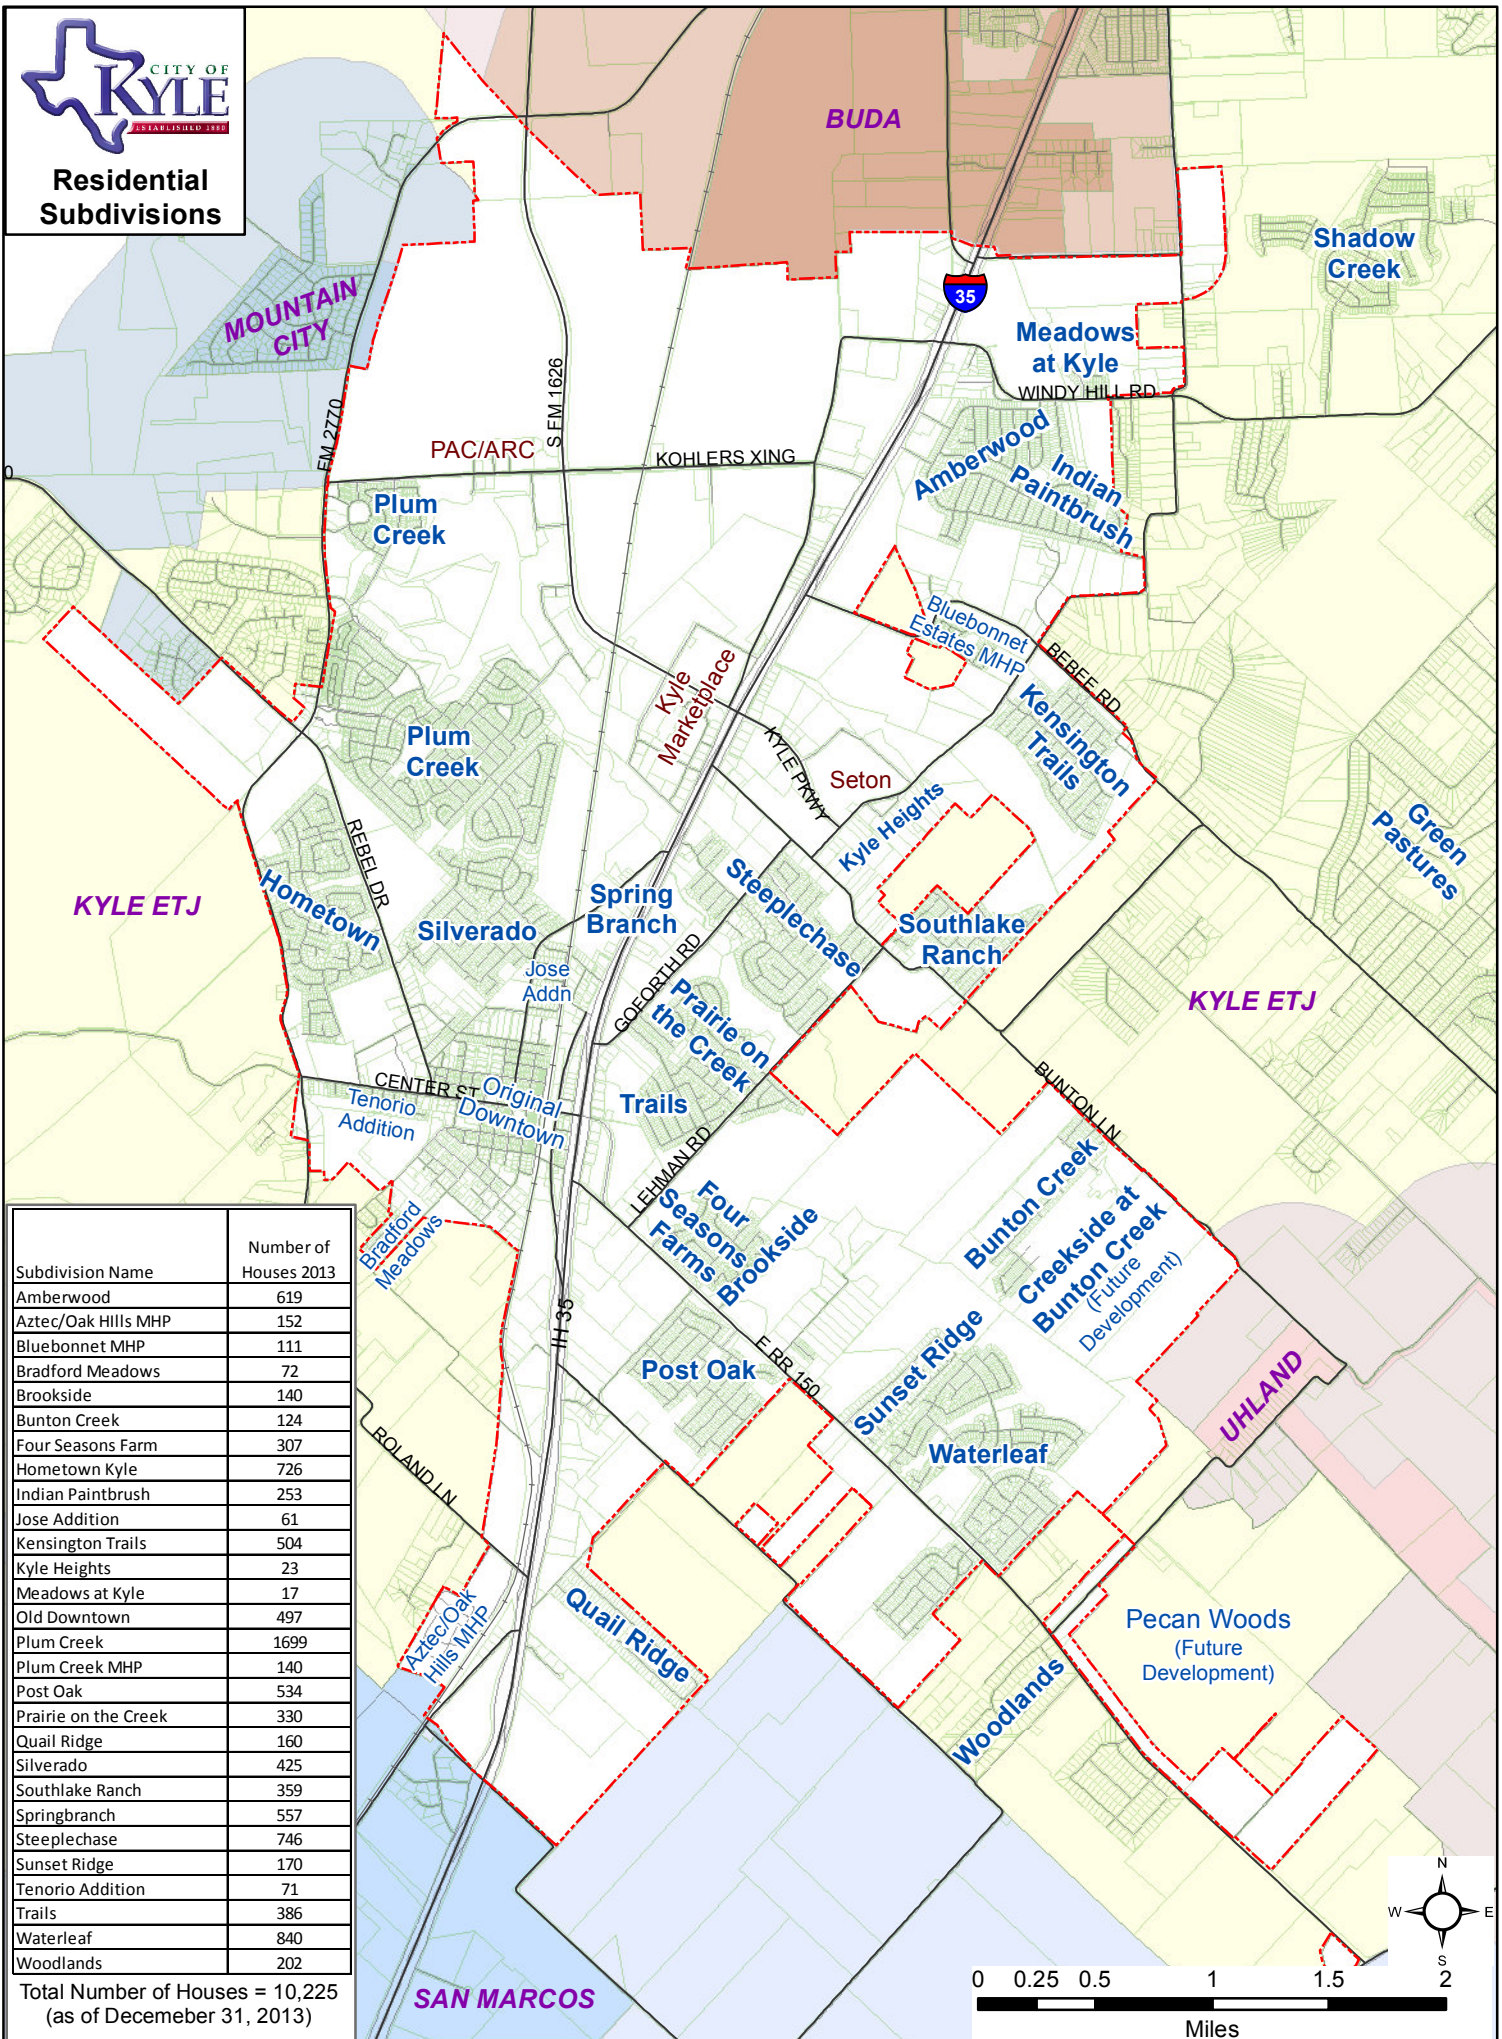

Residential Subdivisions

Subdivision Name	Number of Houses 2013
Amberwood	619
Aztec/Oak Hills MHP	152
Bluebonnet MHP	111
Bradford Meadows	72
Brookside	140
Bunton Creek	124
Four Seasons Farm	307
Hometown Kyle	726
Indian Paintbrush	253
Jose Addition	61
Kensington Trails	504
Kyle Heights	23
Meadows at Kyle	17
Old Downtown	497
Plum Creek	1699
Plum Creek MHP	140
Post Oak	534
Prairie on the Creek	330
Quail Ridge	160
Silverado	425
Southlake Ranch	359
Springbranch	557
Steeplechase	746
Sunset Ridge	170
Tenorio Addition	71
Trails	386
Waterleaf	840
Woodlands	202

Total Number of Houses = 10,225
(as of Decemeber 31, 2013)